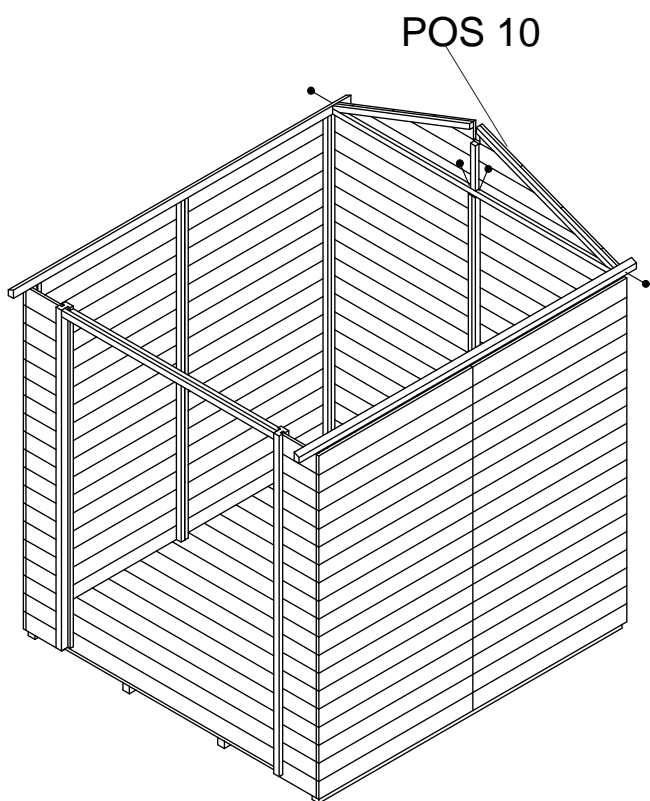

05

Tools and materials for step 05:

- Drill with bit: $\varnothing 3,5$
- Drill with bit: $\varnothing 3$
- Screw: 4x50mm

Tools and materials for step 05:

- Drill with bit: $\varnothing 3$
- Drill with bit: $\varnothing 3$
- Screw: 3,5x35mm

06

Tools and materials for step 06:

- Drill with bit: $\varnothing 3,5$
- Drill with bit: $\varnothing 3,5$
- Screw: 4x50mm