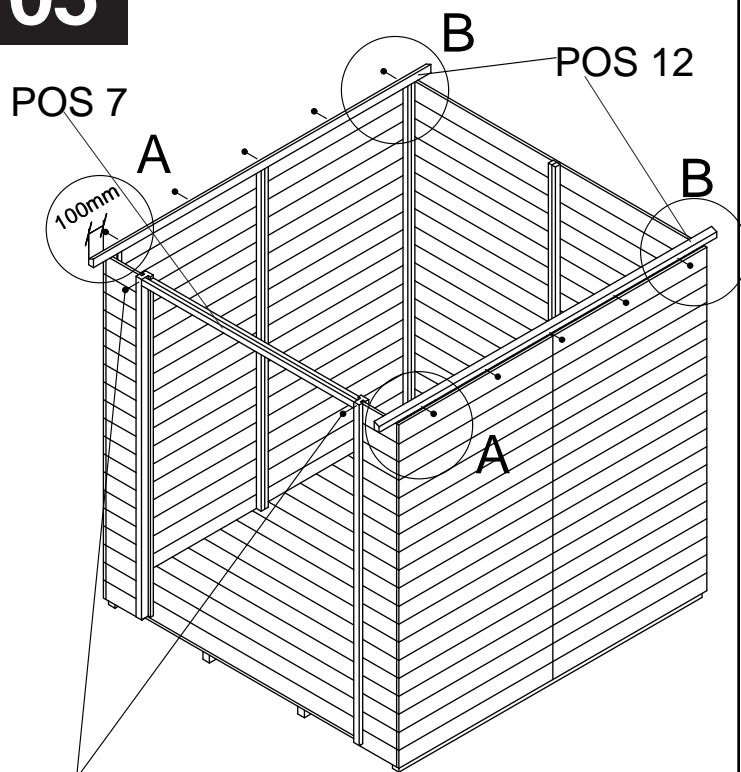

05

Tools and materials for step 05:

- Drill with bit: $\varnothing 3,5$
- Drill with bit: $\varnothing 3$
- Screw: 4x50mm

Tools and materials for step 05:

- Drill with bit: $\varnothing 3$
- Drill with bit: $\varnothing 3$
- Screw: 3,5x35mm

06

Tools and materials for step 06:

- Drill with bit: $\varnothing 3,5$
- Drill with bit: $\varnothing 3,5$
- Screw: 4x50mm